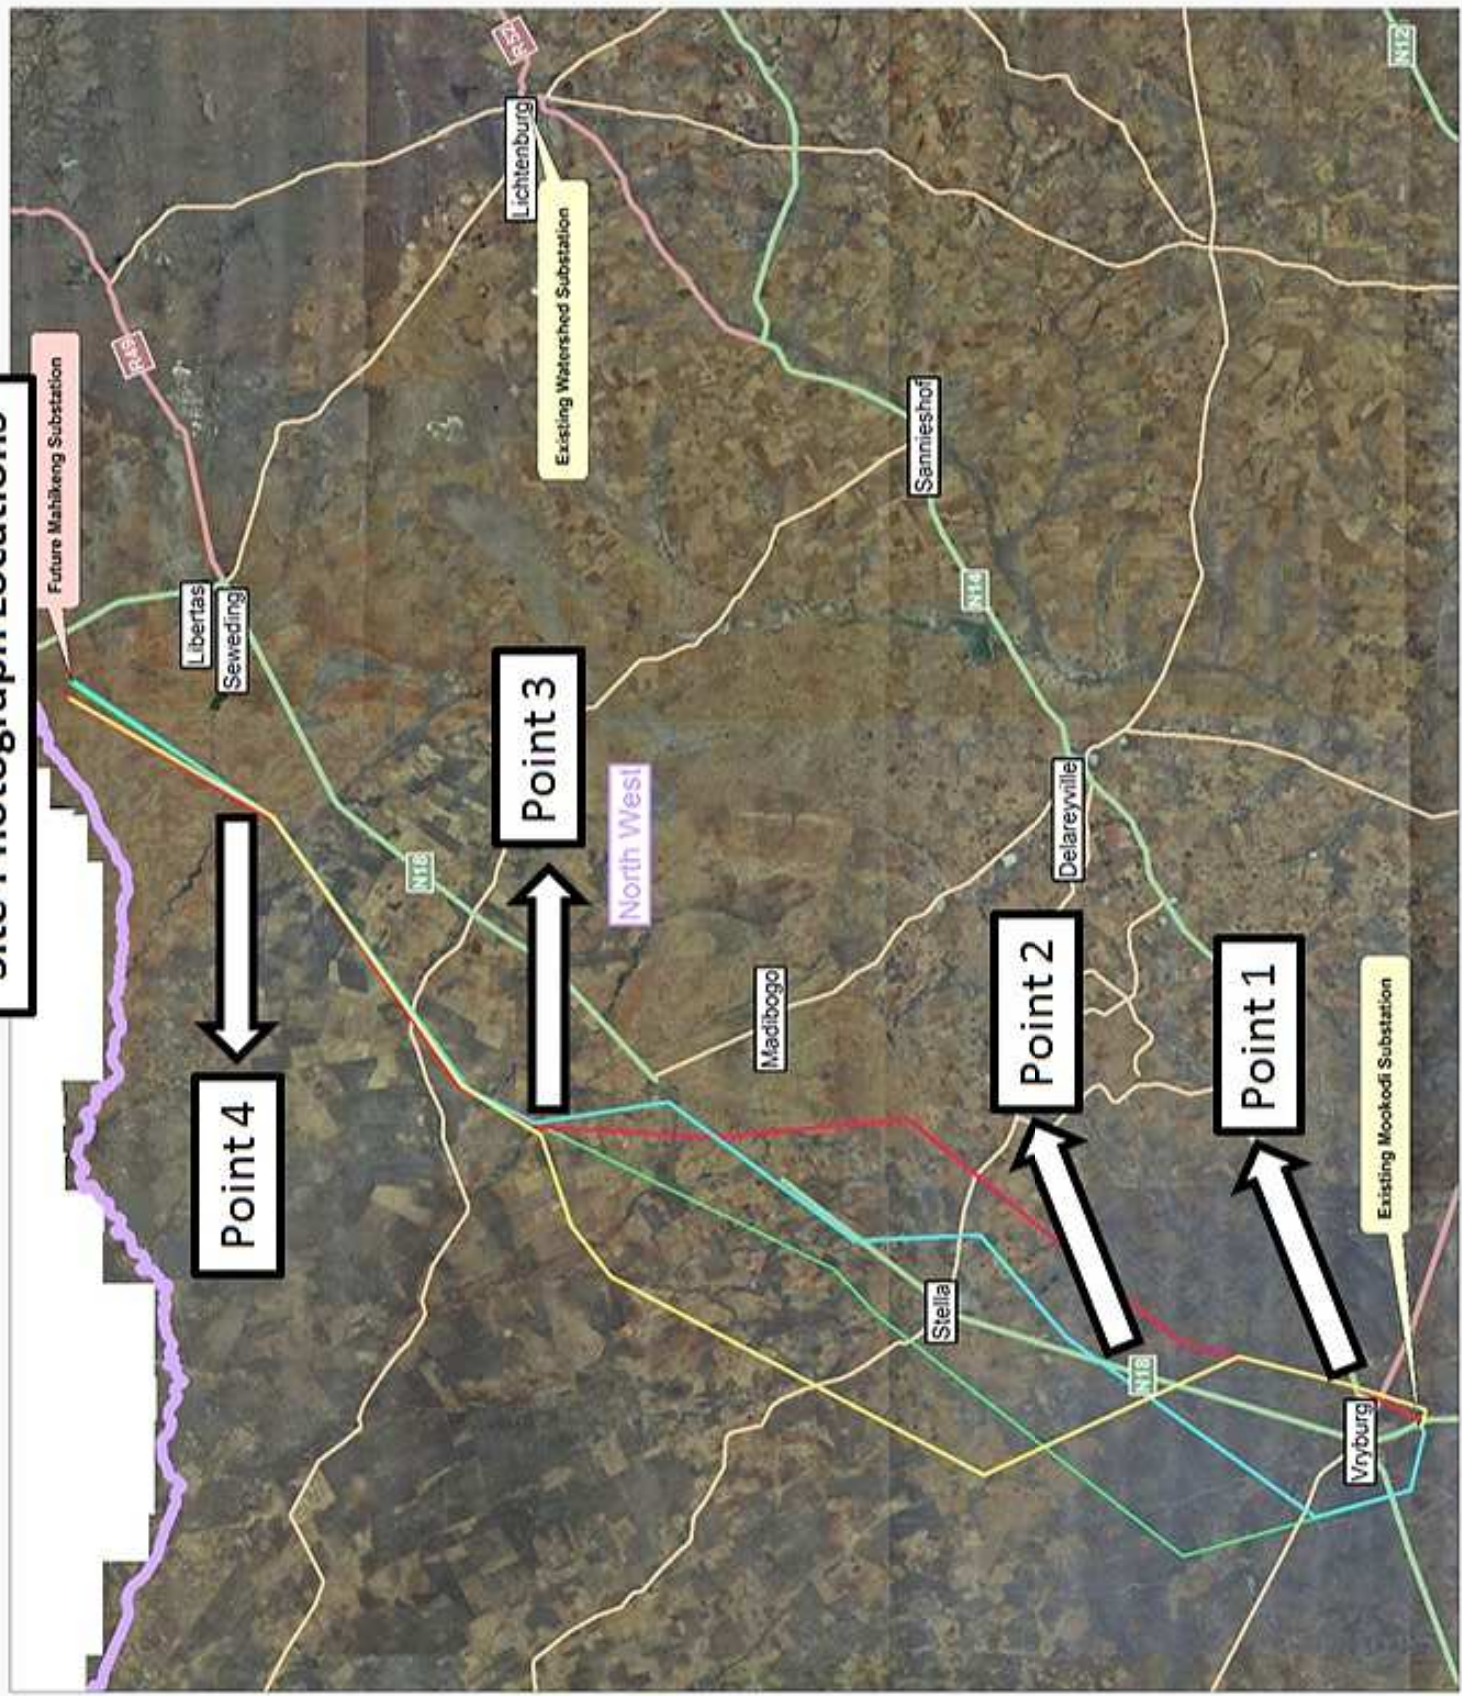

Appendix 3: Site Photographs

Site Photograph Locations

**MOOKODI-MAHIKENG
400KV LINE**
Locality Map

- Legend**
- Places**
 - town
 - Highways**
 - secondary
 - primary
 - trunk
 - Route numbers**
 - trunk
 - primary
 - Alternative Routes**
 - Option 1 (WM1)
 - Option 2 (WM13)
 - Option 3 (WM4a)
 - Option 4 (WM9a)
 - Provinces

Site Photographs for the Mookodi-Mahikeng 400kV Powerline

Point 1:

Site Photographs for the Mookodi-Mahikeng 400kV Powerline

Point 2:

Site Photographs for the Mookodi-Mahikeng 400kV Powerline

Point 3:

Site Photographs for the Mookodi-Mahikeng 400kV Powerline

Point 4: